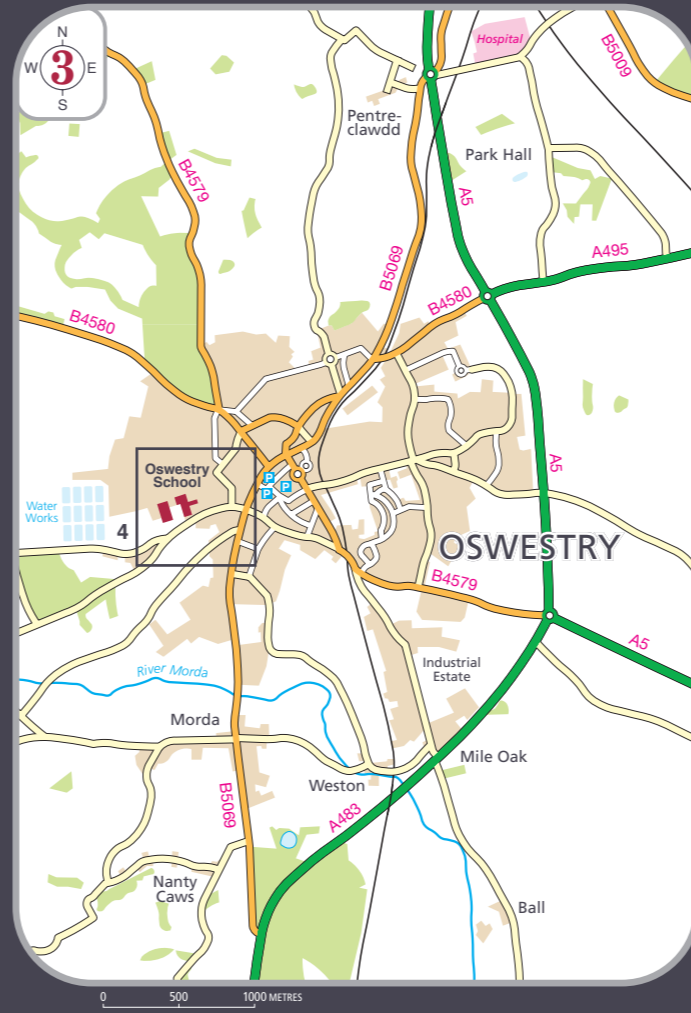

© Crown Copyright. All rights reserved. Licence Number PU1 00029016