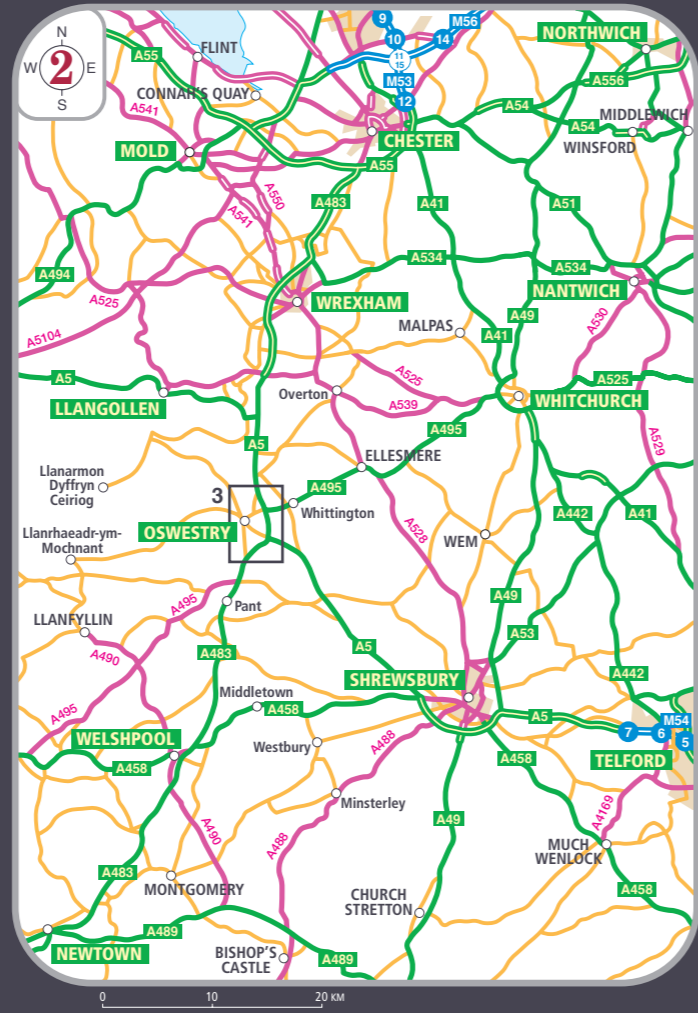

© Crown Copyright. All rights reserved. Licence Number PU1 00029016